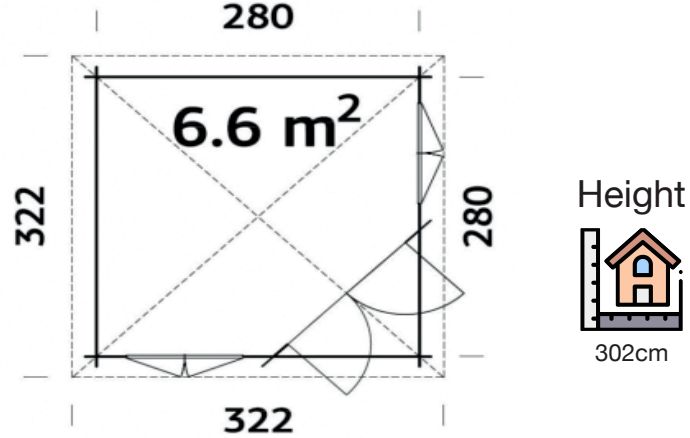

KENTUCKY 4

The Kentucky 4 Log Cabin has the look of a traditional summerhouse. Made with 44mm logs which keeps in warmth and with large double doors and windows which allow this garden building to be flooded with natural light. The Kentucky 4 is the perfect retreat to relax in with a cup of tea on a comfortable chair and admire your handy work after a hard day in the garden.

300 x 300cm

44mm

16.3m³

6.6m²

114 x 186cm

90 x 123 (2)cm

19mm

16mm

N/A

FULL SPECIFICATION

CABIN SIZE:	300 x 300cm x 302cm	Wood Type:	Nordic Spruce
WALL THICKNESS:	44mm	Chalet Cut:	Logs (Wind & Rain Protection)
VOLUME:	16.3m ³	Window Type:	Double Glass
AREA:	6.6m ²	Window / Door Feature:	N/A
DOOR OPENING:	114 x 186cm	Braces:	Wind Braces
WINDOW OPENING:	90 x 123 (2)cm	Roof Boards With:	Boards With Tongue & Groove
FLOORS BOARDS:	19mm	Guarantee:	5 Years
ROOF BOARDS:	16mm	Treated Foundation Joists:	Yes
ROOF OVERHANG:	N/A	IDEAL FOR:	Pavillion Office Study Summer House
UNDER PLANNING:	No		